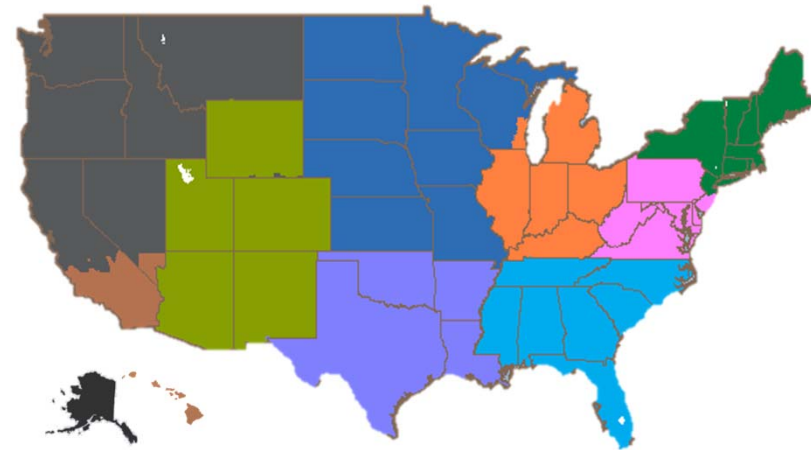

# OWL ROCK CAPITAL SECURITIES WHOLESALER COVERAGE MAP

Sales Management		National Accounts	
Derek O'Leary President 212.419.3005	Sean Connor Managing Dir. 212.419.3044	Patrick Willis Principal 813.727.7388	Aaron Fleming Principal 720.281.2218
Internal Specialists		Sales/Service Desk	
Amy Tran-Balbin Sales Desk Manager 212.419.3052 Amy@owlrock.com		888.215.2015 SalesDesk@owlrock.com	
Northern California/PacWest			
Stephanie Shuler Regional Vice President 303.517.3610 Stephanie@owlrock.com		Mike Iosebashvili Internal Specialist 212.419.3069 Mike.Iosebashvili@owlrock.com	
Southern California			
Treavor Mosbaugh Regional Vice President 720.5877272 Treavor@owlrock.com		Tyler Rote Internal Specialist 212.419.3055 Tyler@owlrock.com	
Four Corners			
Benjamin Volok Regional Vice President 303.748.2809 Ben@owlrock.com		Sean Cahill Internal Specialist 212.419.3054 Sean.Cahill@owlrock.com	
Texas			
Craig Nelson Regional Vice President 214.729.1298 Craig.Nelson@owlrock.com		Sean Cahill Internal Specialist 212.419.3054 Sean.Cahill@owlrock.com	
Northeast			
Chad Colombo Regional Vice President 781.664.0582 Chad@owlrock.com		Leslie Oakerson Internal Specialist 212.419.3051 Leslie@owlrock.com	