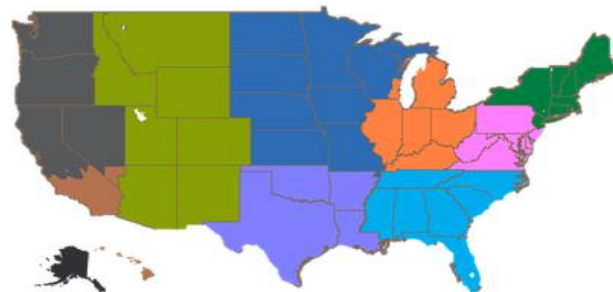

OWL ROCK CAPITAL SECURITIES WHOLESALER COVERAGE MAP

Sales Management

Derek O'Leary
President
212.419.3005
Derek@owlrock.com

Sean Connor
Managing Director
212.419.3044
Sean@owlrock.com

National Accounts

Patrick Willis
Principal
813.727.7388
Patrick.Willis@owlrock.com

Aaron Fleming
Principal
720.281.2218
Aaron@owlrock.com

Internal Specialists

Amy Tran-Balbin
Vice President
212-419-3052
Amy@owlrock.com

RIA/Multi-Family Office Channel

Matt McPeak
Vice President
646-761-4789
Matt.McPeak@owlrock.com

Sean Cahill
Internal Specialist
212.419.3054
Sean.Cahill@owlrock.com

Northern California/PacWest

Stephanie Shuler
Regional Vice President
303-517-3610
Stephanie@owlrock.com

Kevin Cox
Internal Specialist
212.419.3069
Kevin@owlrock.com

Southern California

Treavor Mosbaugh
Regional Vice President
720.5877272
Treavor@owlrock.com

Lauren Hogan
Internal Specialist
212.419.3055
Lauren@owlrock.com

Four Corners

Benjamin Vlok
Regional Vice President
303.748.2809
Ben@owlrock.com

Reed May
Internal Specialist
212.419.3047
Reed@owlrock.com

Texas

Craig Nelson
Regional Vice President
214.729.1298
Craig.Nelson@owlrock.com

Sarah Lembo
Internal Specialist
212.651.4729
Sarah@owlrock.com

Mid-Atlantic

Ryan Farrell
Regional Vice President
860.338.3160
Ryan@owlrock.com

Kate Snouffer
Internal Specialist
212.419.3025
Kate@owlrock.com

Midwest

Ted Yeo
Regional Vice President
773.203.9325
Ted@owlrock.com

John Armao
Internal Specialist
212.419.3061
John.Armao@owlrock.com

Great Plains

Rob Babcock
Regional Vice President
651.302.0009
Rob@owlrock.com

Brian Kruser
Internal Specialist
212.419.3060
Brian.Kruser@owlrock.com

South

Matt Merrill
Regional Vice President
678.570.6071
Matt.Merrill@owlrock.com

Evan Fernandez
Internal Specialist
212.419.3073
Evan@owlrock.com

Northeast

Chad Colombo
Regional Vice President
781.664.0582
Chad@owlrock.com

Alex Baydar
Internal Specialist
212.419.3051
Alex.Baydar@owlrock.com

As of 01/02/20